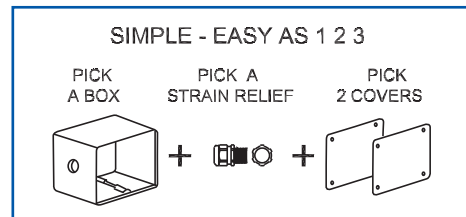

How To Order